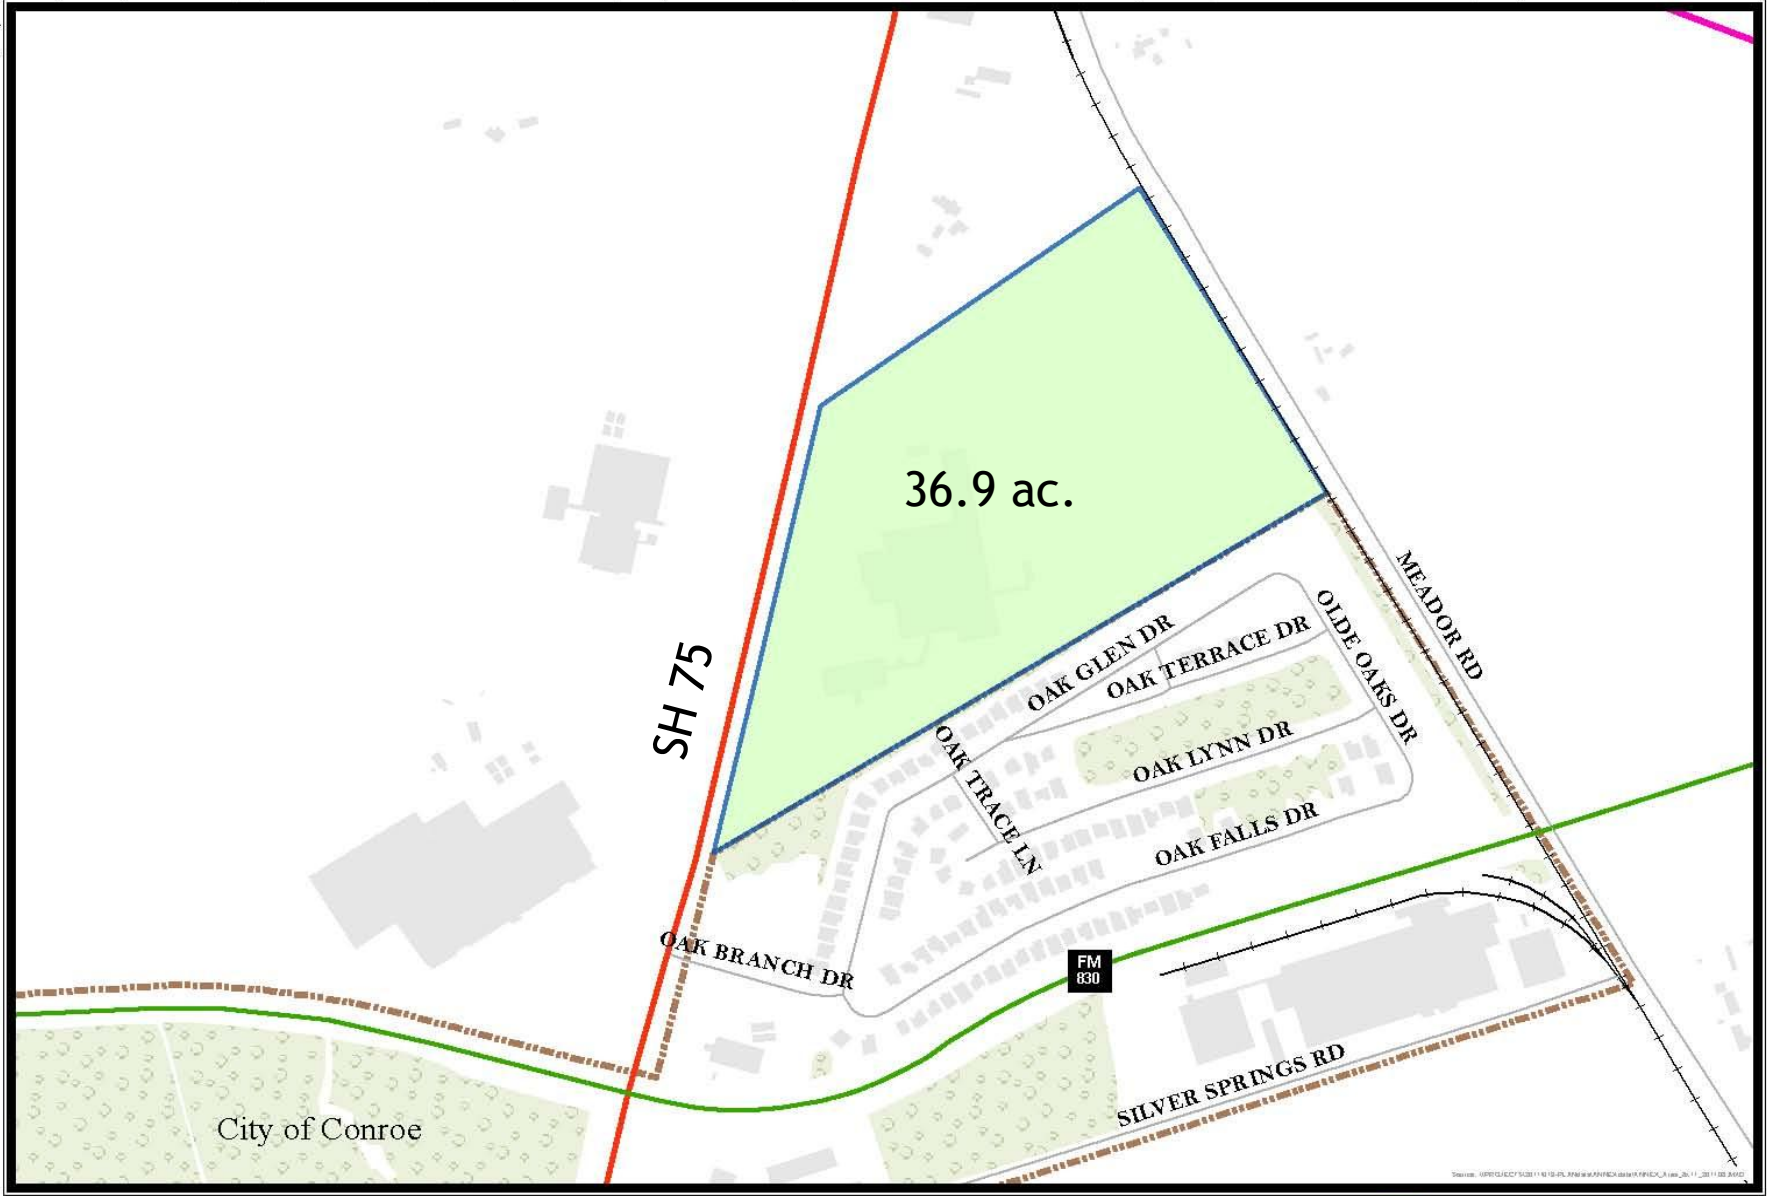

Legend
Non-Consent Areas R&M Energy

R & M ENERGY

City of Conroe, Texas
P. O. Box 3086 Conroe, Texas 77301
Phone: (936) 522-3100 Fax: (936) 522-3125
www.cityofconroe.org
Our Mission:
"To protect and serve the citizens of Conroe and exceed their expectations."