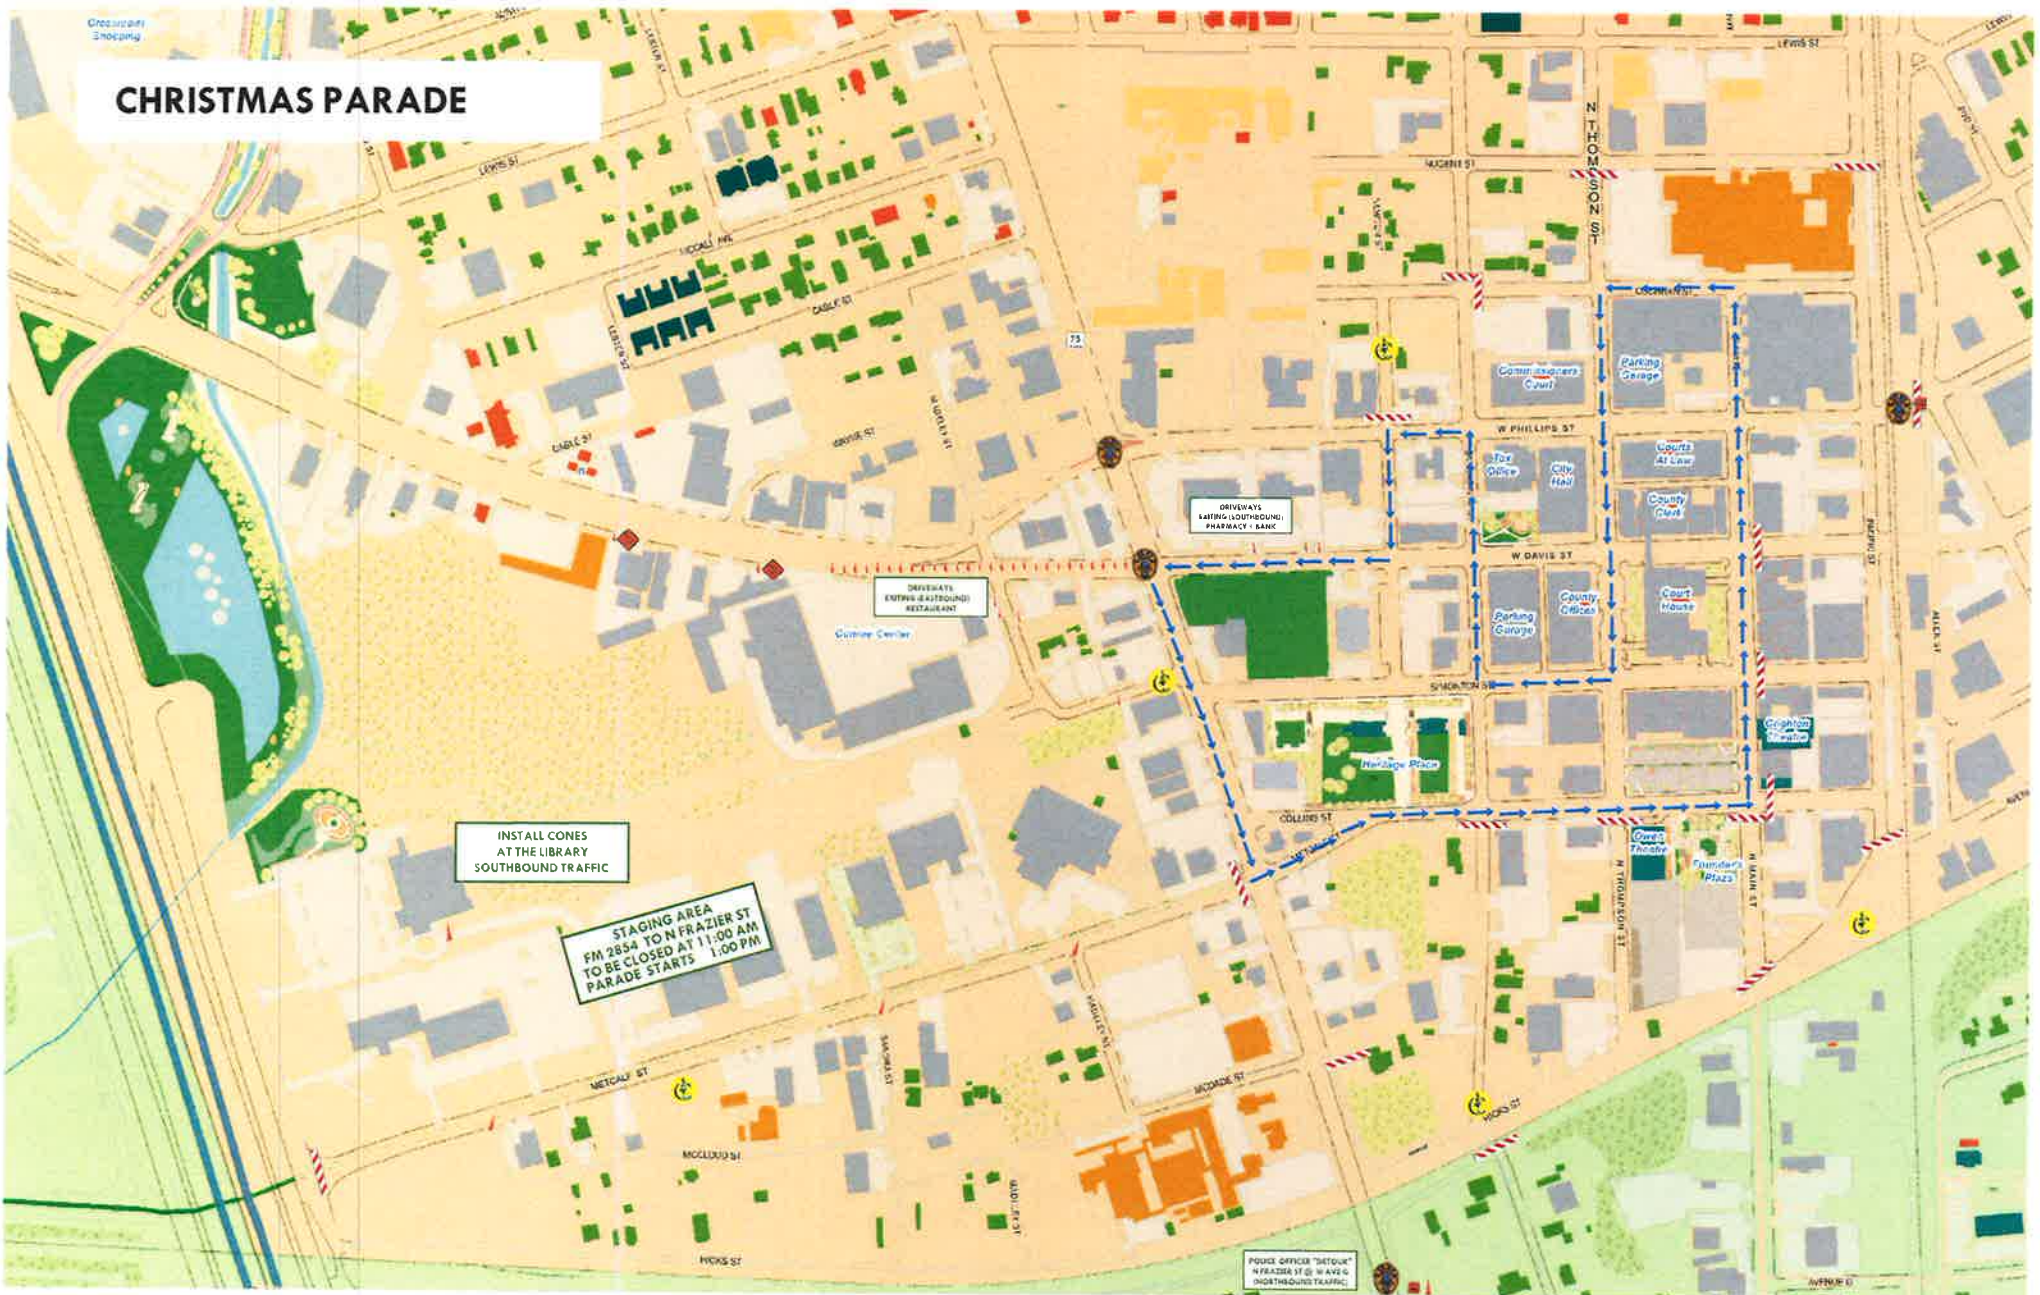

CHRISTMAS PARADE

INSTALL CONES
AT THE LIBRARY
SOUTHBOUND TRAFFIC

STAGING AREA
FM 2854 TO N FRAZIER ST
TO BE CLOSED AT 11:00 AM
PARADE STARTS

DRIVEWAYS
LAWING LIGHTHOUSE,
PHARMACY - BANK

DRIVEWAYS
ENTRANCE EASTBOUND
RESTAURANT