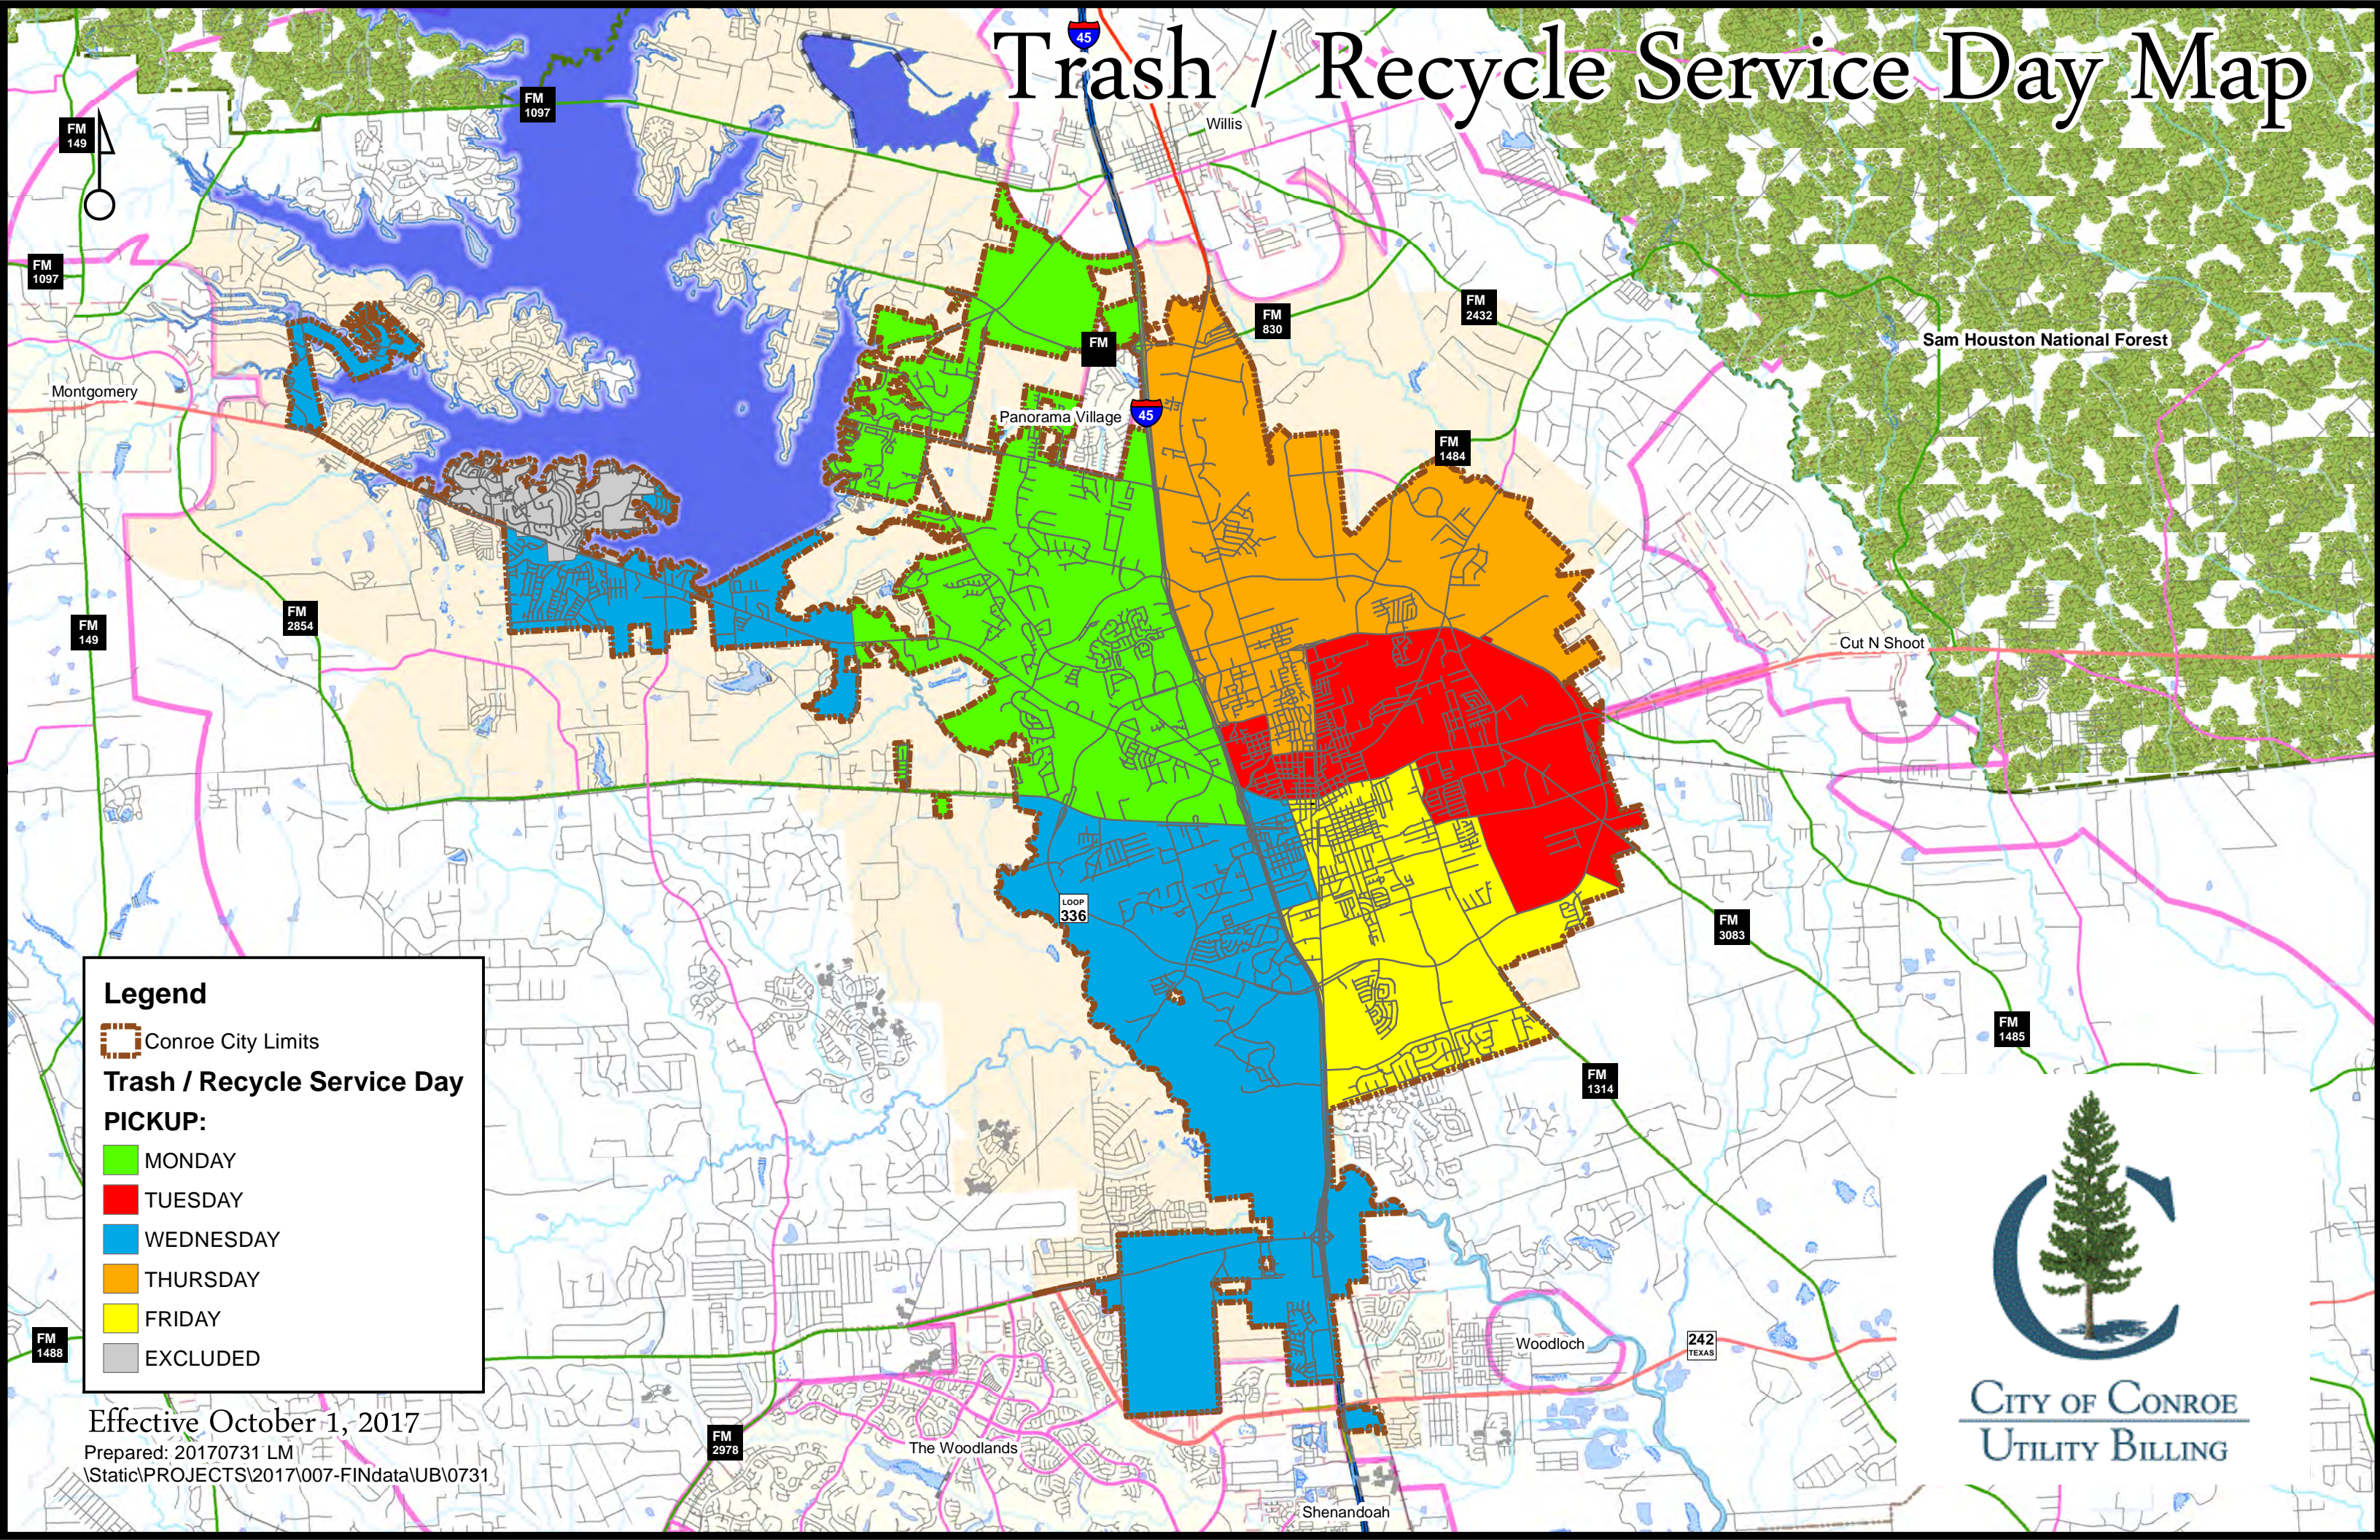

Trash / Recycle Service Day Map

Legend

- Conroe City Limits
- Trash / Recycle Service Day PICKUP:**
- MONDAY
- TUESDAY
- WEDNESDAY
- THURSDAY
- FRIDAY
- EXCLUDED

Effective October 1, 2017
Prepared: 20170731 LM
\\static\PROJECTS\2017\007-FIN\data\UB\0731